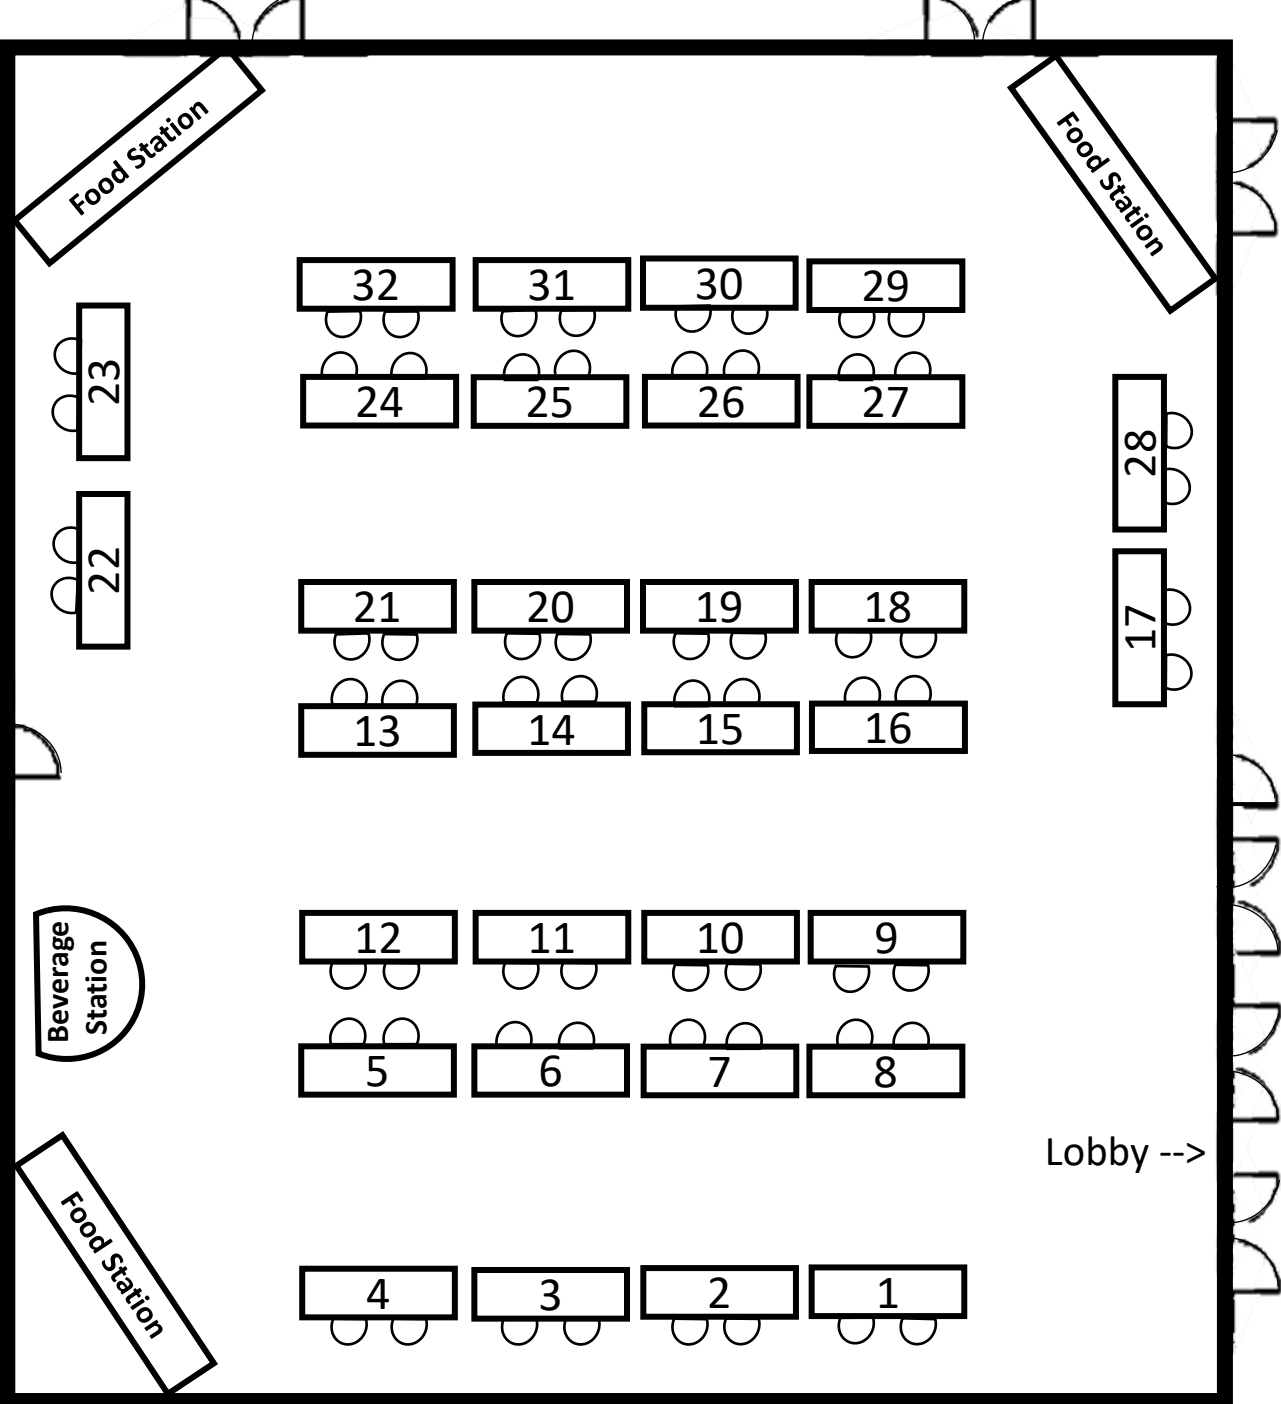

2023 SPDDS Midwinter Meeting Floorplan

Friday, January 13, 2023

Inwood Oaks | 484 Inwood Ave N. Oakdale, MN 55128

Saint Paul District Dental Society
1335 Industrial Blvd NE Minneapolis, MN 55413
dentalsociety@spdds.org | 612-767-4251