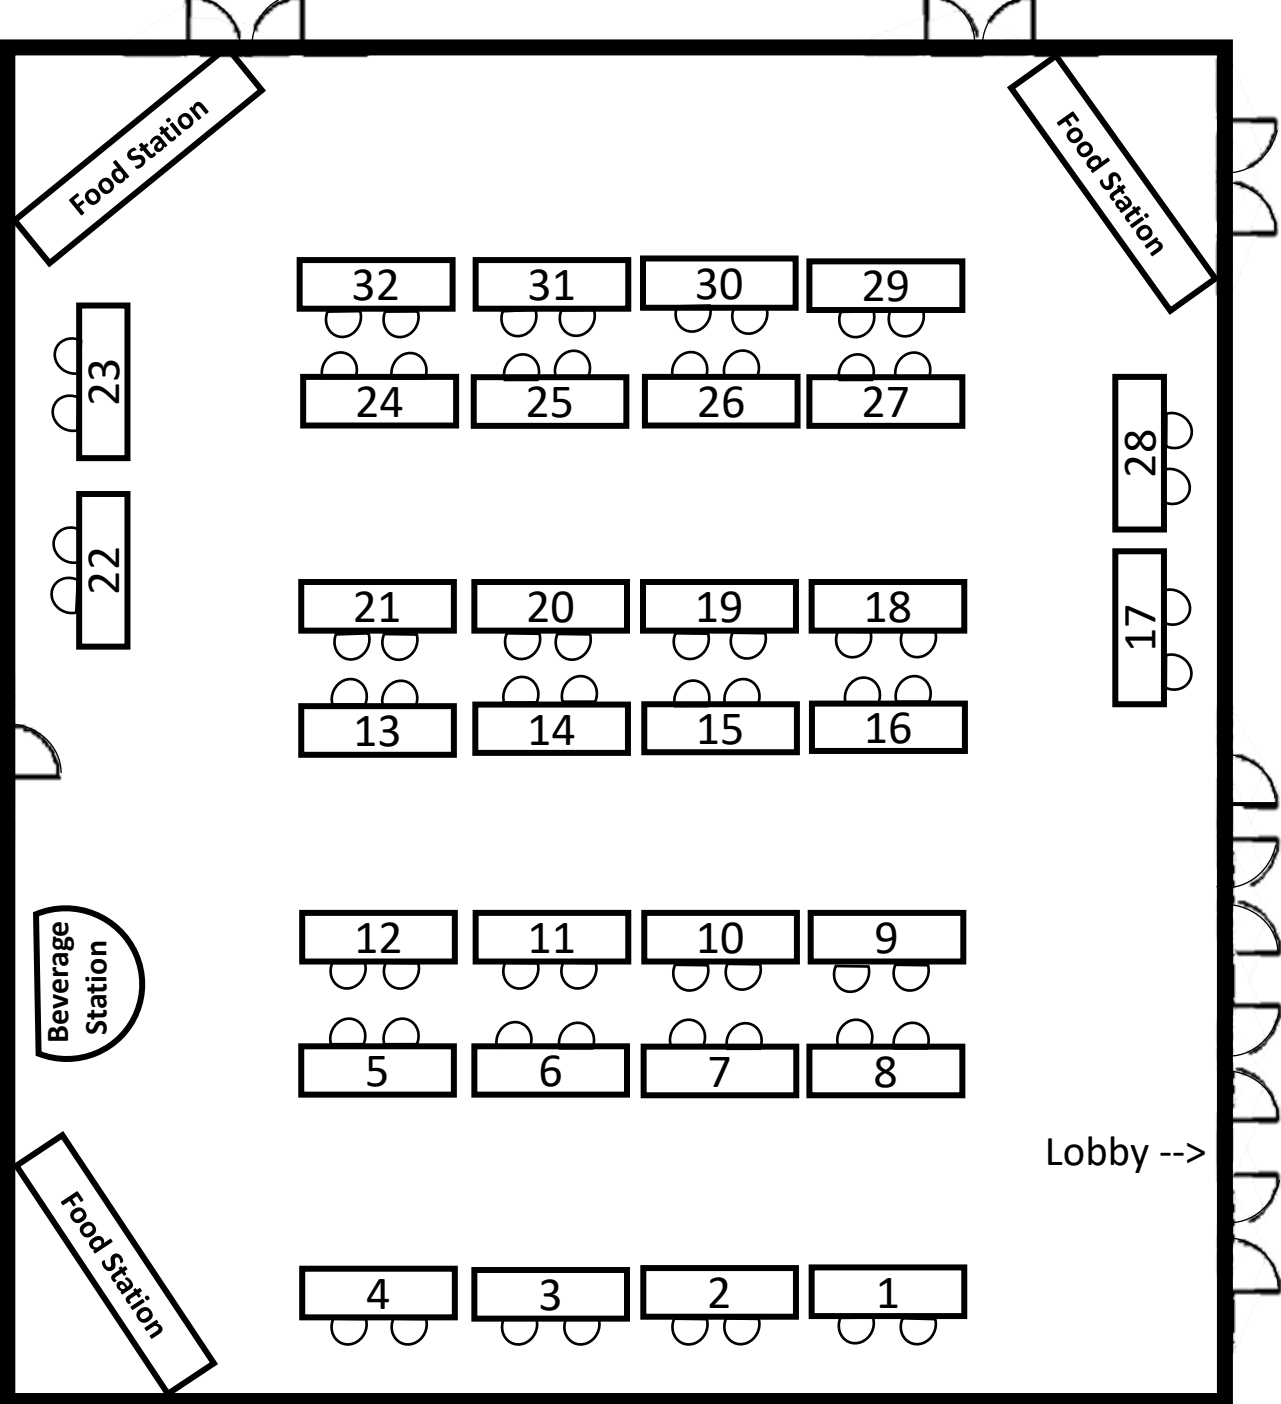

2024 SPDDS Midwinter Meeting Floorplan

Friday, January 12, 2024

Inwood Oaks | 484 Inwood Ave N. Oakdale, MN 55128

Saint Paul District Dental Society
1335 Industrial Blvd NE Minneapolis, MN 55413
dentalsociety@spdds.org | 612-767-4251