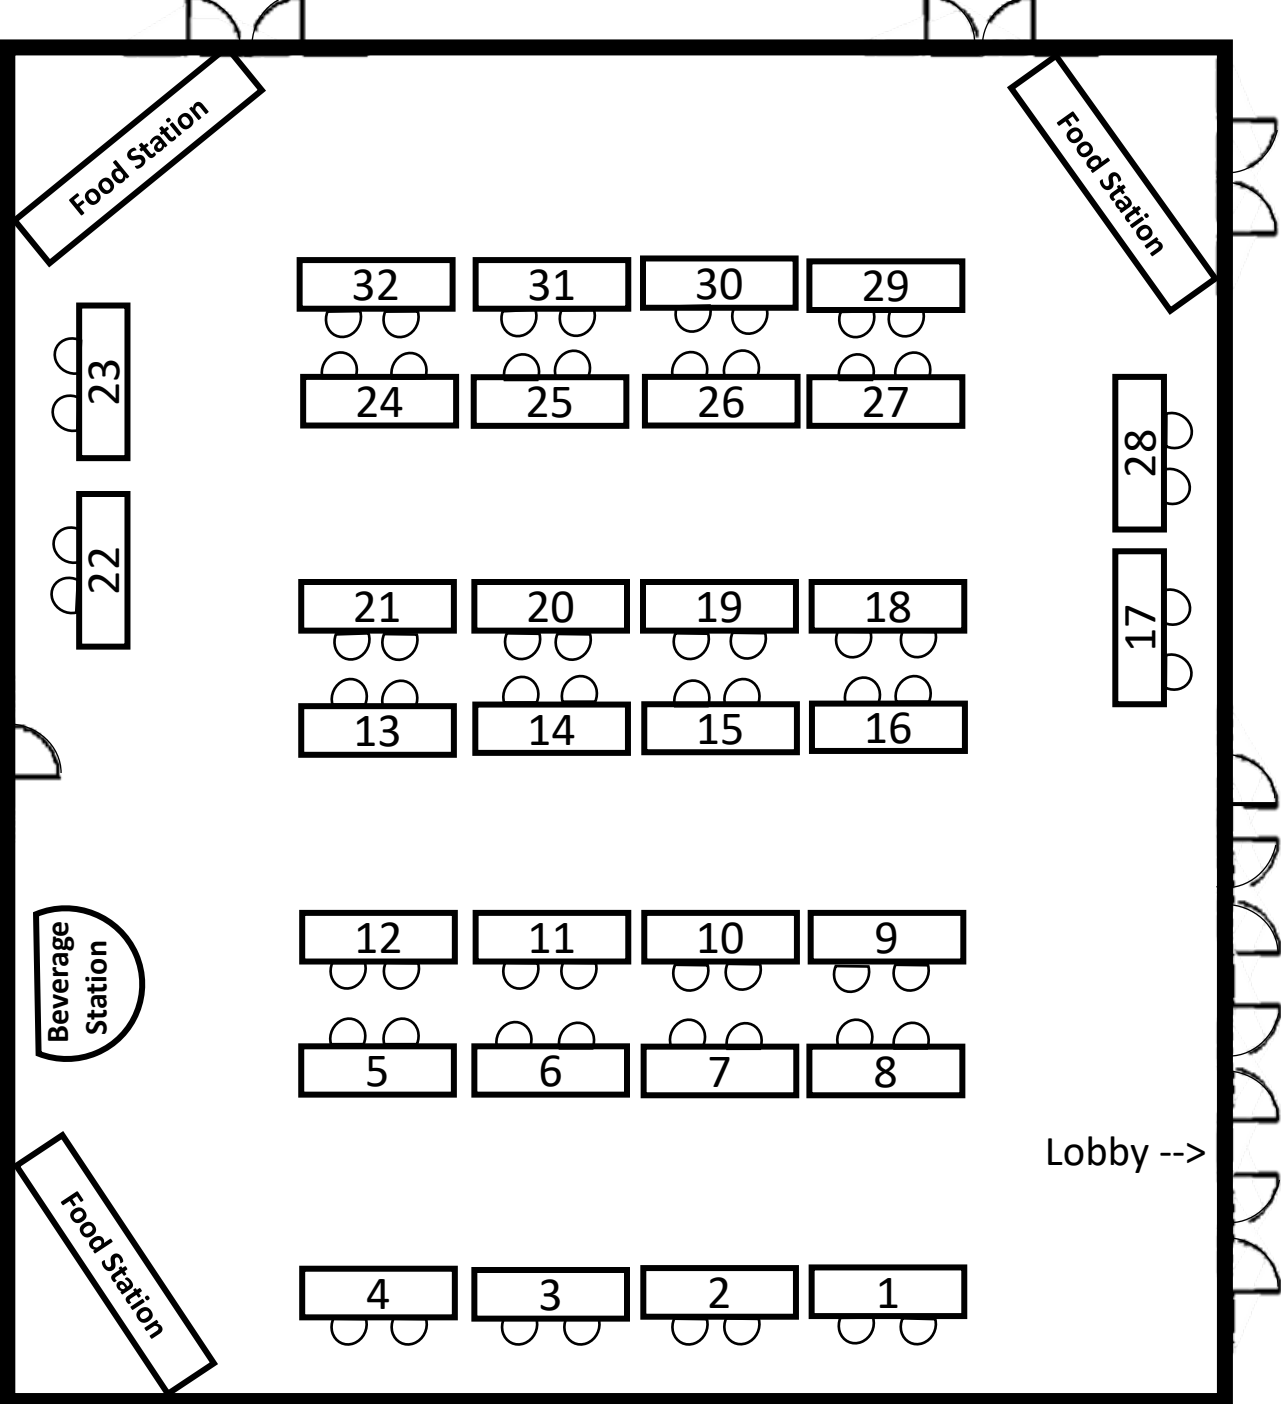

# 2025 SPDDS Midwinter Meeting Floorplan

**Friday, January 10, 2025**

Inwood Oaks | 484 Inwood Ave N. Oakdale, MN 55128

Saint Paul District Dental Society  
1335 Industrial Blvd NE Minneapolis, MN 55413  
dentalsociety@spdds.org | 612-767-4251