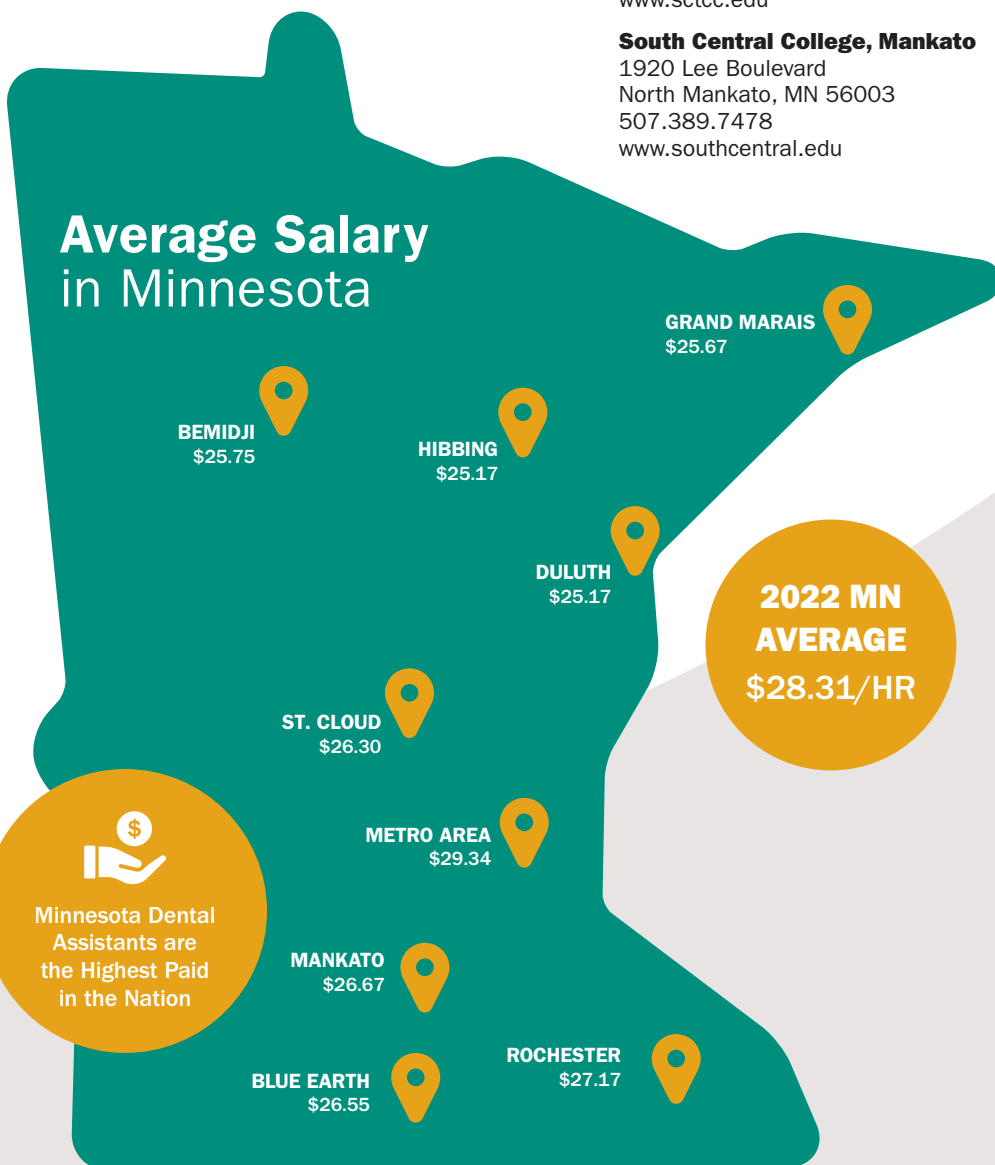

Dakota County Technical College

1300 East 145th Street
Rosemount, MN 55068
651.423.8483
www.dctc.edu

Herzing University

435 Ford Road, Suite 1000
St. Louis Park, MN 55426
612.360.2484
www.herzing.edu

Hennepin Technical College

9000 Brooklyn Blvd.
Brooklyn Park, MN 55445
763.488.2630 (Brooklyn Park Campus)
13100 College View Drive
Eden Prairie, MN 55347
952.995.1593 (Eden Prairie Campus)
www.hennepintech.edu

Minneapolis North College Hibbing Campus

1515 E. 25th Street
Hibbing, MN 55746
218.403.9200
www.minnesotanorth.edu

Minneapolis Community & Technical College

1501 Hennepin Avenue
Minneapolis, MN 55403
612.659.6071
www.minneapolis.edu

Minnesota State Community and Technical College, Moorhead

1900 28th Avenue South
Moorhead, MN 56560
218.299.6588
www.minnesota.edu

Minnesota West Community and Technical College

1011 First Street West
Canby, MN 56220
507.223.1346
www.mnwest.edu

Northwest Technical College

905 Grant Avenue, S.E.
Bemidji, MN 56601
218.333.6657
www.ntcmn.edu

Rochester Community & Technical College

851 30th Avenue, S.E.
Rochester, MN 55904
507.280.3149
www.rctc.edu

St. Cloud Technical and Community College

1540 Northway Drive
Saint Cloud, MN 56303
320.308.5031
www.sctcc.edu

South Central College, Mankato

1920 Lee Boulevard
North Mankato, MN 56003
507.389.7478
www.southcentral.edu

Source: US Bureau of Labor Statistics, May 2022