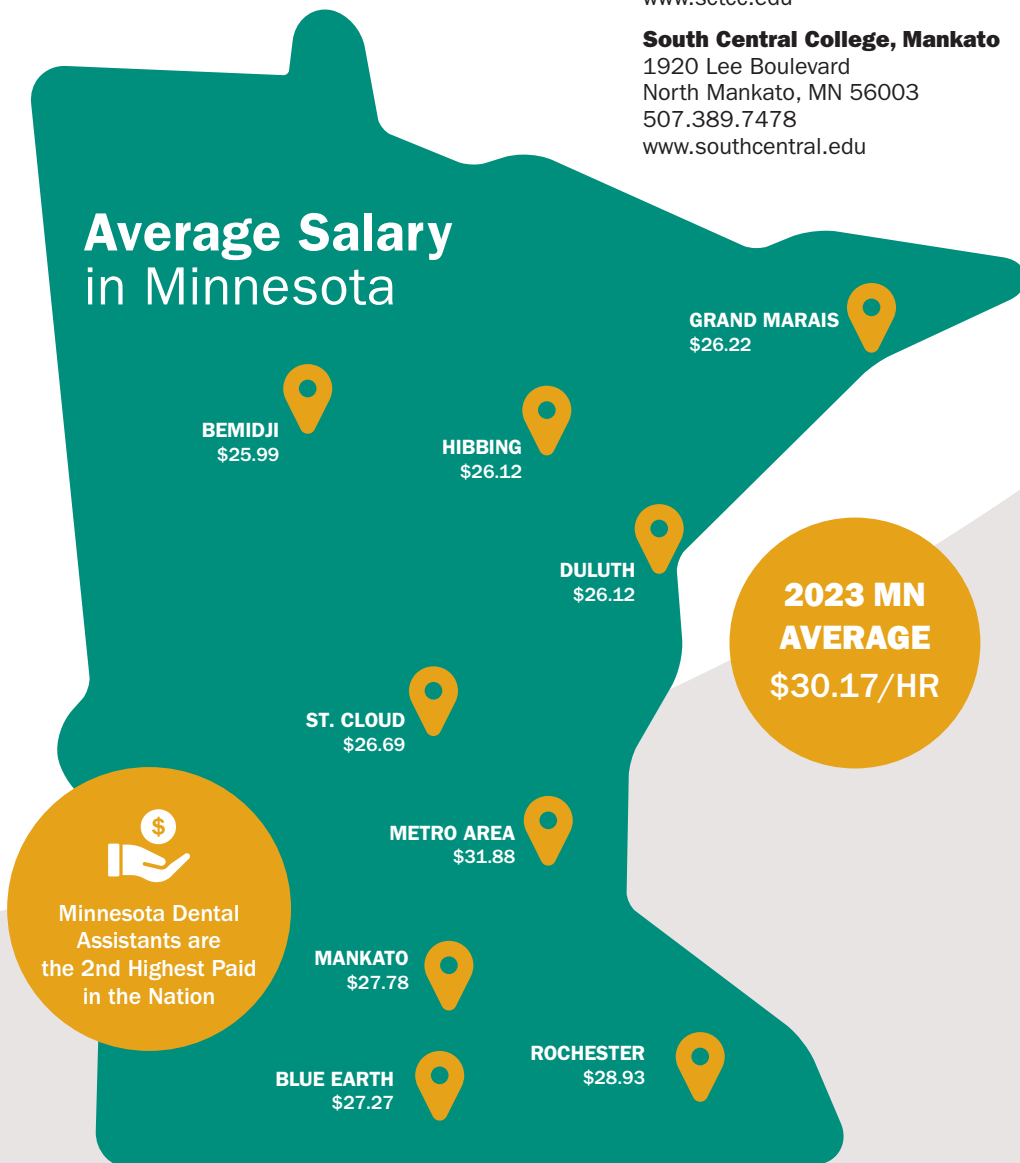

Dakota County Technical College

1300 East 145th Street
Rosemount, MN 55068
651.423.8483
www.dctc.edu

Herzing University

435 Ford Road, Suite 1000
St. Louis Park, MN 55426
612.360.2484
www.herzing.edu

Hennepin Technical College

(Two Campuses)
9000 Brooklyn Blvd.
Brooklyn Park, MN 55445
763.488.2630 (Brooklyn Park Campus)
13100 College View Drive
Eden Prairie, MN 55347
952.995.1593 (Eden Prairie Campus)
www.hennepintech.edu

Minneapolis North College

Hibbing Campus
1515 E. 25th Street
Hibbing, MN 55746
218.403.9200
www.minnesotanorth.edu

Minneapolis Community & Technical College

1501 Hennepin Avenue
Minneapolis, MN 55403
612.659.6071
www.minneapolis.edu

Minnesota State Community and Technical College, Moorhead

1900 28th Avenue South
Moorhead, MN 56560
218.299.6588
www.minnesota.edu

Minnesota West Community and Technical College

1011 First Street West
Canby, MN 56220
507.223.1346
www.mnwest.edu

Northwest Technical College

905 Grant Avenue, S.E.
Bemidji, MN 56601
218.333.6657
www.ntcmn.edu

Rochester Community & Technical College

851 30th Avenue, S.E.
Rochester, MN 55904
507.280.3149
www.rctc.edu

St. Cloud Technical and Community College

1540 Northway Drive
Saint Cloud, MN 56303
320.308.5031
www.sctcc.edu

South Central College, Mankato

1920 Lee Boulevard
North Mankato, MN 56003
507.389.7478
www.southcentral.edu

Average Salary in Minnesota

Source: US Bureau of Labor Statistics, May 2023