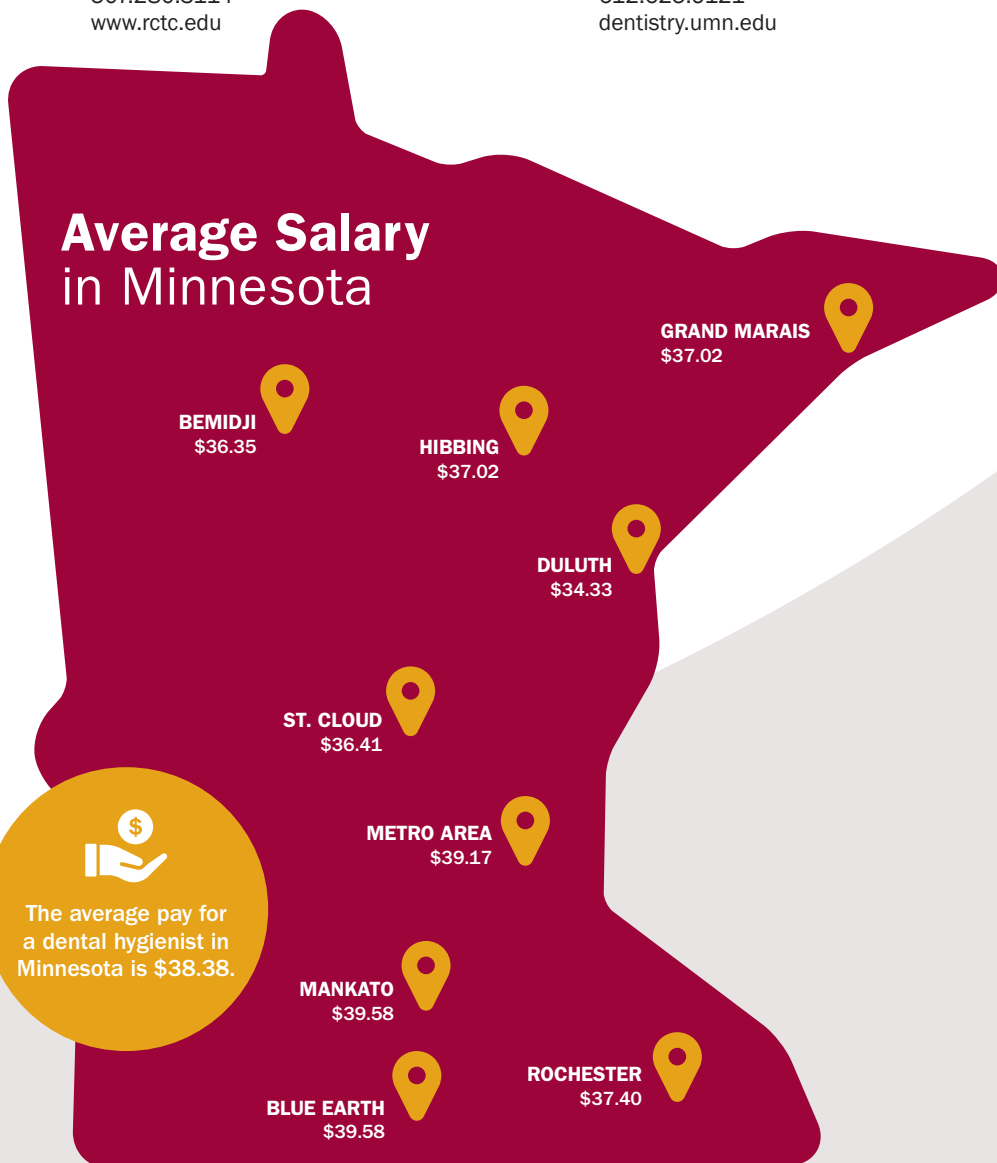

Dental Hygiene Schools in Minnesota

Century College
Department of Dental Hygiene
3300 Century Avenue North
White Bear Lake, MN 55110
651.779.3200
www.century.edu

Herzing University
Department of Dental Hygiene
435 Ford Road
St. Louis Park, MN 55426
763.535.3000
www.herzing.edu

Lake Superior College
Dental Hygiene Program
2101 Trinity Road
Duluth, MN 55811
218.733.5988
www.lsc.edu

Minnesota State University, Mankato
Department of Dental Hygiene
3 Morris Hall
PO Box 8400
Mankato, MN 56002
www.mnsu.edu

Metropolitan State University
700 East Seventh Street
St. Paul, MN 55106
651.793.1373
www.metrostate.edu

**Minnesota State Community and
Technical College**
Department of Dental Hygiene
1900 28th Avenue South
Moorhead, MN 56560
218.299.6500
www.minnesota.edu

Normandale Community College
Department of Dental Hygiene
9700 France Avenue S.
Bloomington, MN 55431
952.358.8636
www.normandale.edu

**Rochester Community and
Technical College**
Department of Dental Hygiene
851 30th Avenue South East
Rochester, MN 55904
507.280.3114
www.rctc.edu

St. Cloud Technical College
Department of Dental Hygiene
1540 Northway Drive
St. Cloud, MN 56301
320.308.5906
www.sctcc.edu

University of Minnesota
Division of Dental Hygiene
9-426 Moos Tower
515 Delaware Street South East
Minneapolis, MN 55455
612.625.9121
dentistry.umn.edu

Source: US Bureau of Labor Statistics, May 2021