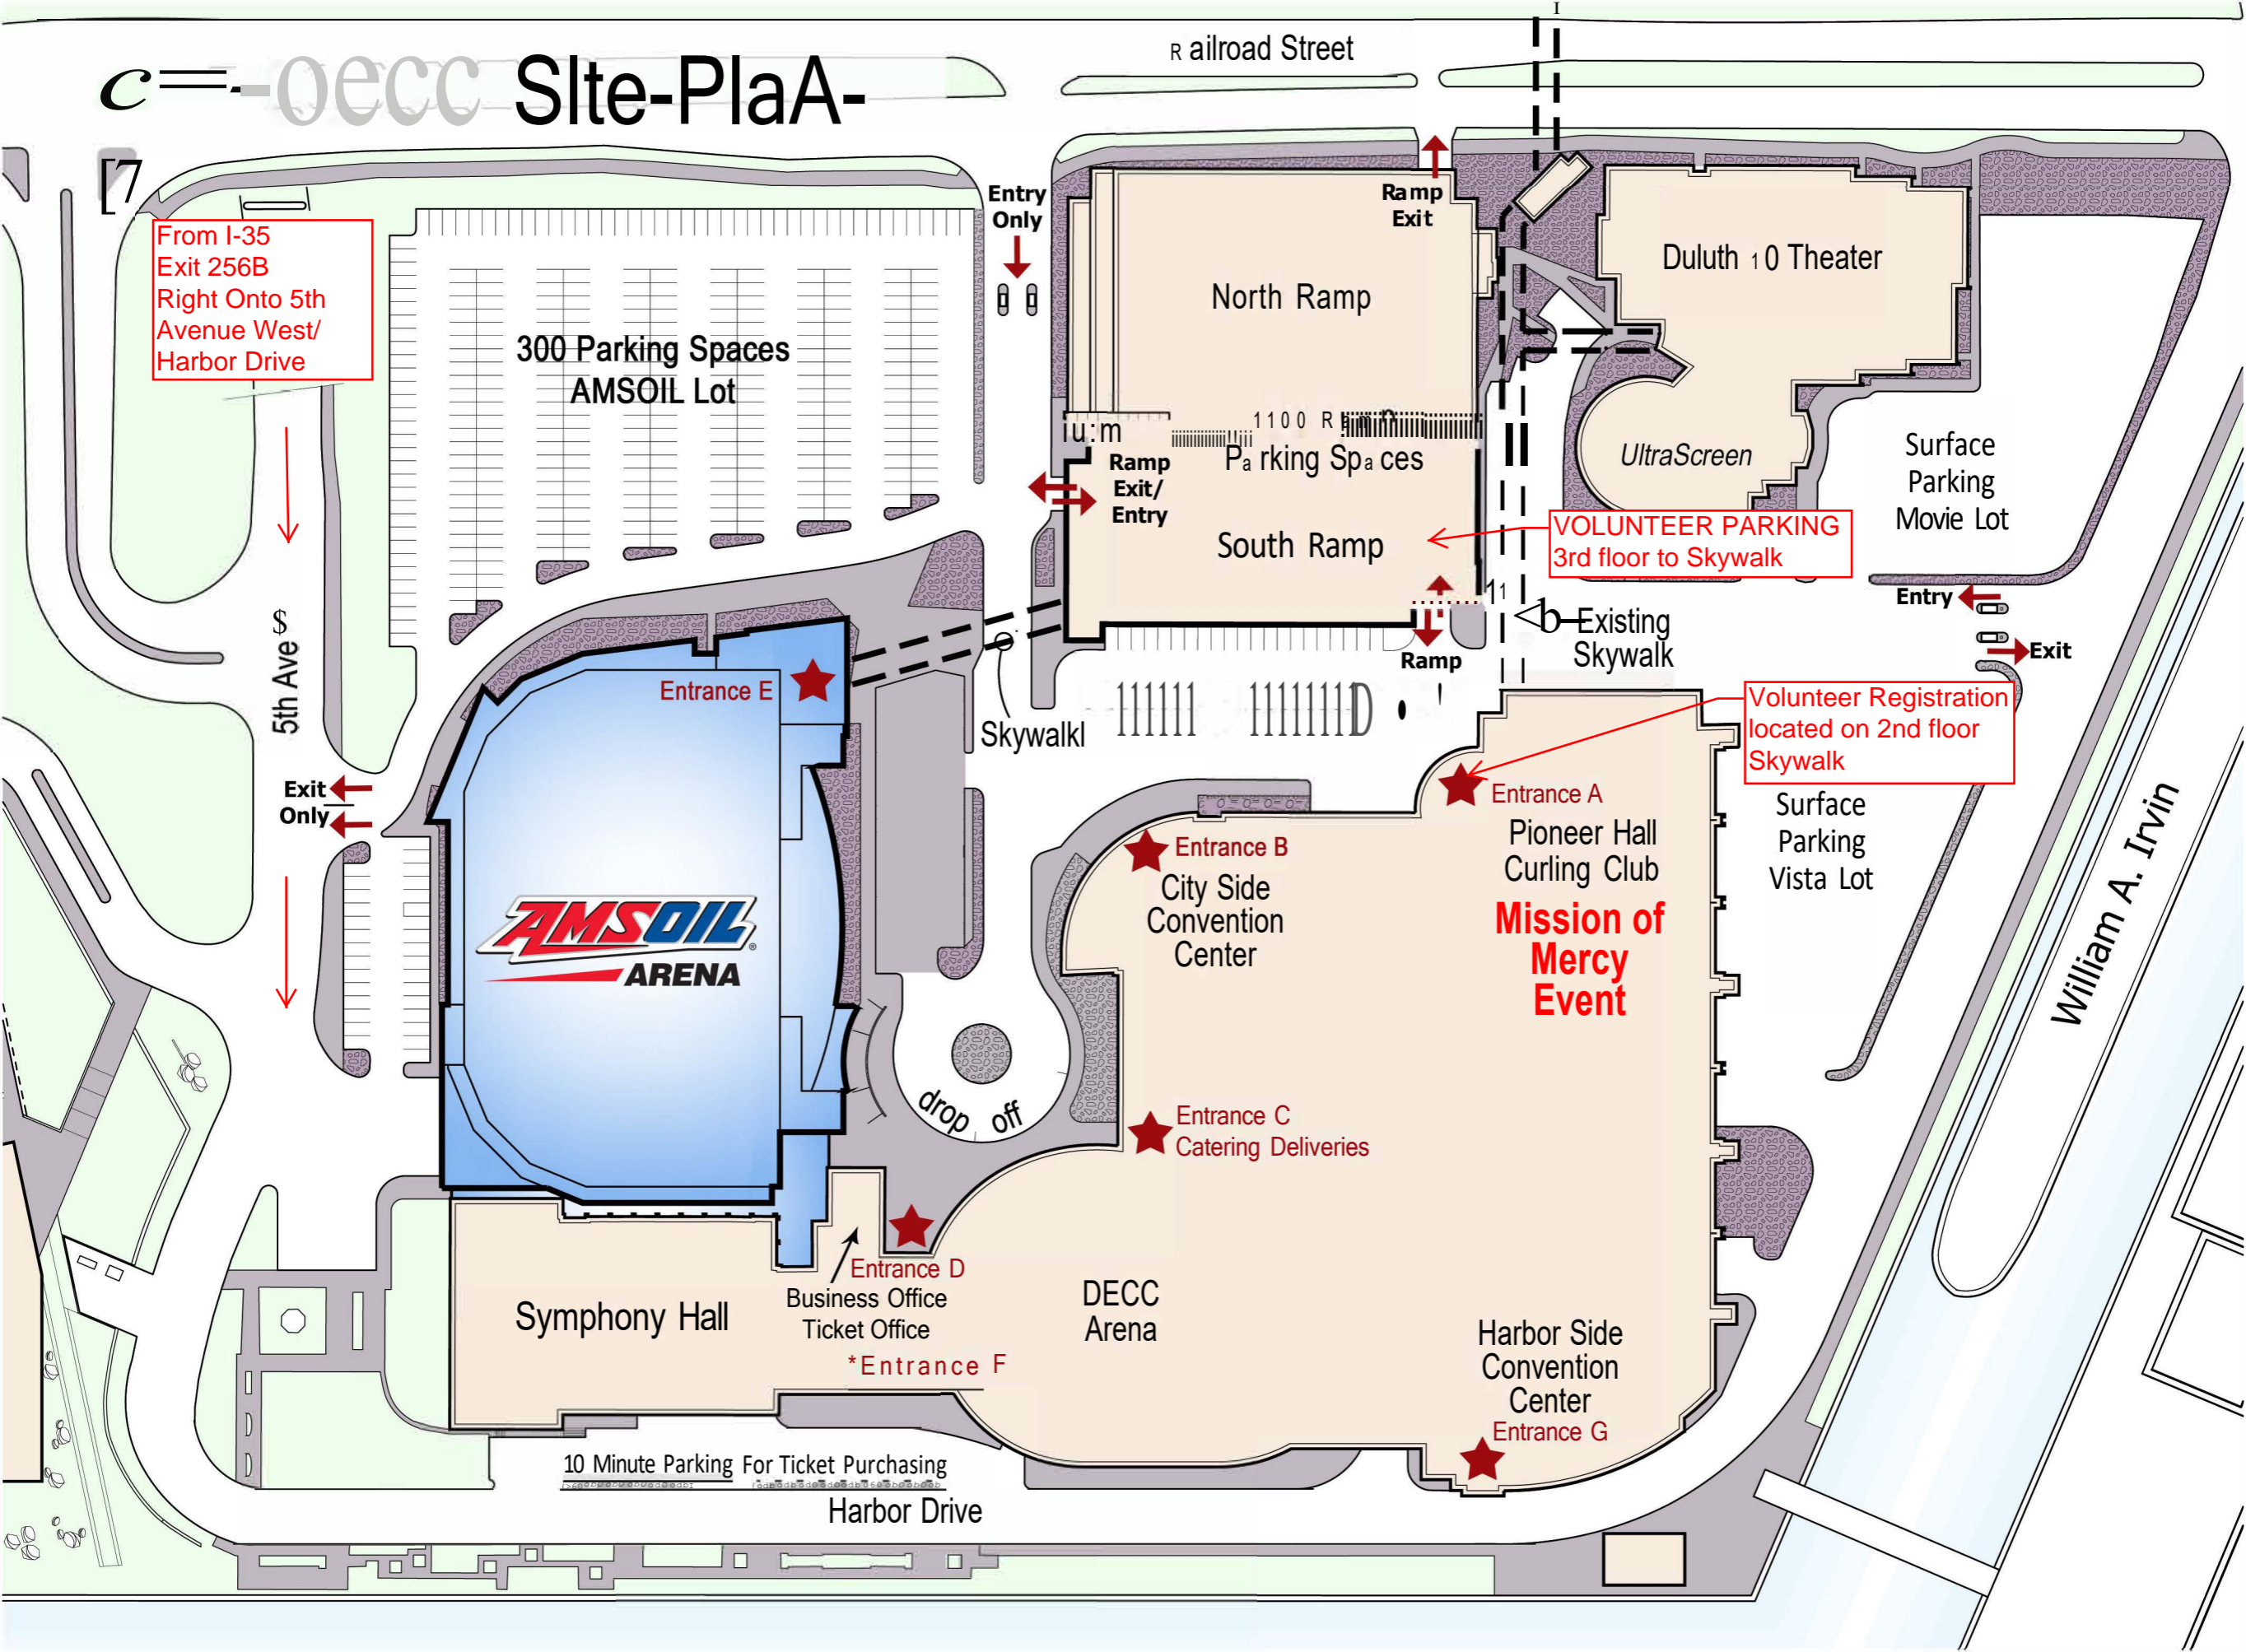

DECC Site-Plan

From I-35
Exit 256B
Right Onto 5th
Avenue West/
Harbor Drive

300 Parking Spaces
AMSOIL Lot

5th Ave

AMSOIL
ARENA

Symphony Hall

10 Minute Parking For Ticket Purchasing

Harbor Drive

Volunteer Registration
located on 2nd floor
Skywalk

Surface
Parking
Vista Lot

Surface
Parking
Movie Lot

William A. Irvin

Entrance B
City Side
Convention
Center

Entrance A
Pioneer Hall
Curling Club
**Mission of
Mercy
Event**

Entrance C
Catering Deliveries

Entrance D
Business Office
Ticket Office

***Entrance F**

DECC
Arena

Harbor Side
Convention
Center
Entrance G

Duluth 10 Theater

UltraScreen

Existing
Skywalk

Entry

Exit

Exit Only

drop off